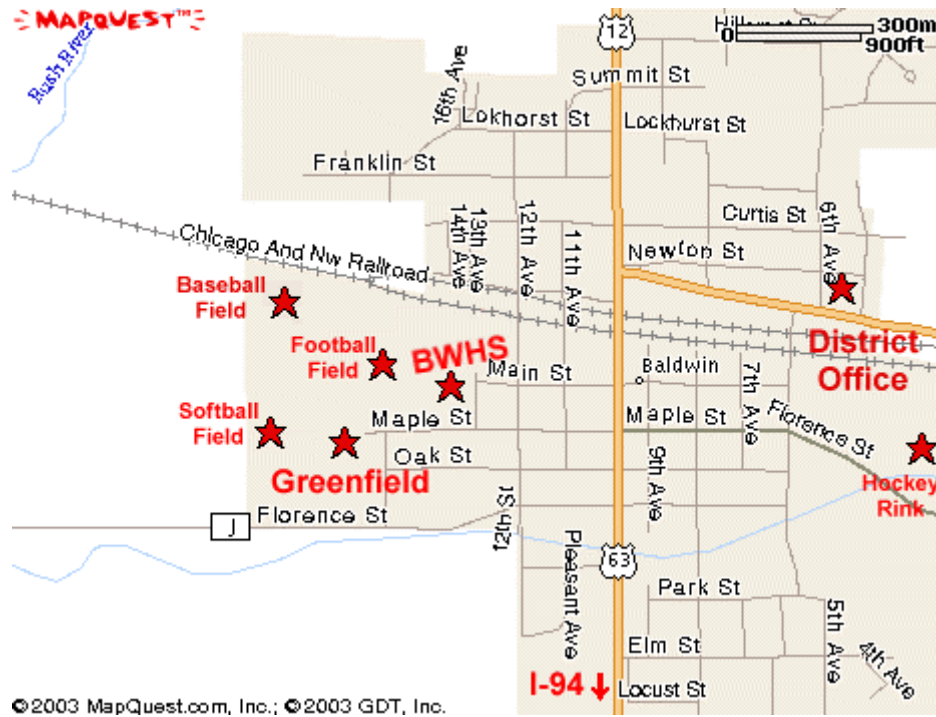

# Baldwin-Woodville HS

1000 13<sup>th</sup> Ave  
Baldwin, WI 54002

From I-94, take the Baldwin Exit #19, which will put you on Highway 63. Stay on Highway 63 north through Baldwin until the third set of stoplights (Kwik Trip is on the northwest corner of the stoplights). Take a left onto Main Street and proceed three blocks to the high school. There are two gyms at the high school (North & South).

When you come from the north going south on Highway 63, take a right at the first set of stoplights that you come to, then keep going west three blocks to the high school.

When coming from the west on Highway 12, take a right onto Highway 63 at the intersection. Proceed south to the first set of stoplights. Take a right and proceed west three blocks to the high school.

When coming from the east on Highway 12, take a left onto Highway 63 at the intersection. Proceed south to the first set of stoplights and take a right, continue to drive west three blocks to the high school.

From the North, turn on South on Cty Rd D and follow Cty D to Old Cty Hwy B. Viking is on your left.