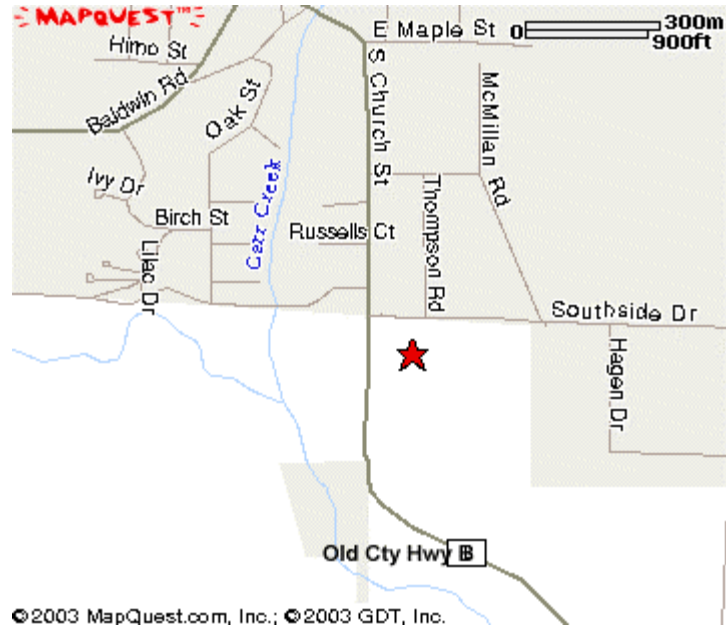

Viking Middle School

500 Southside Dr.

Woodville, WI 54028

From I-94 exit 24, take Hwy B North. You may take a first left on Old Cty Hwy B and Viking will be on your right. OR you make follow Hwy B into Woodville where it turns and take a right on Southside DR, then take a right HWY BB.

From the North, turn on South on Cty Rd D and follow Cty D to Old Cty Hwy B. Viking is on your left.